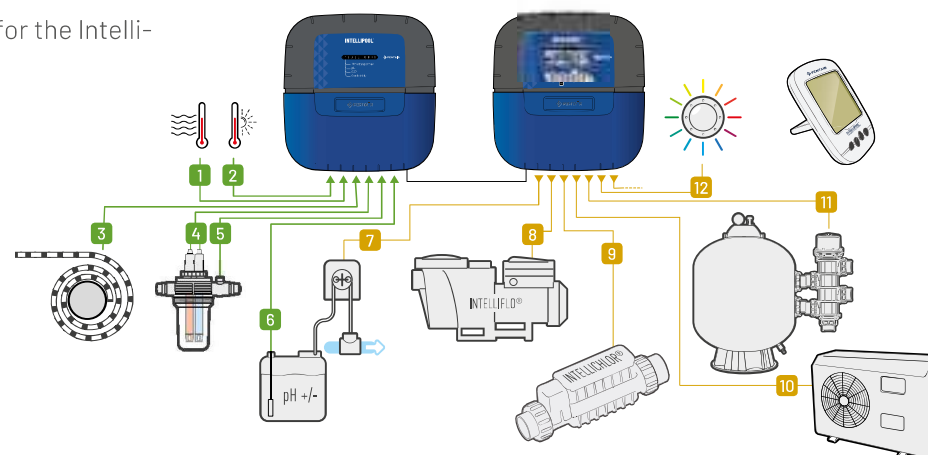

## AUTOMATION SYSTEM

TRADEGRADE

Control of the filtration cycles, water temperature and lights.

Control and diagnostics for IntelliFlo® variable speed pumps.

Disinfection via control of a salt chlorine generator or a dosing pump (accessories supplied separately).

pH control via a dosing pump (supplied separately).

Control and advanced diagnostics for the Intelli-Chlor® salt chlorine generator.

System can be wirelessly connected to the home internet box, offering control at any moment, anywhere, or from a PC, smartphone or tablet.

Professionals can control and perform maintenance operations remotely.

You are informed of the conditions of your pool and equipment in real time.

1. Water temperature
2. External temperature
3. Information on the pool cover position
4. pH, RedOx and conductivity readings
5. Flow information
6. pH level information
7. pH regulation
8. Control of INTELLIFLO® pumps
9. Disinfection by electrolyser or dosing pump
10. Heating control
11. Programming of backwash and control of automatic valves
12. Lighting control