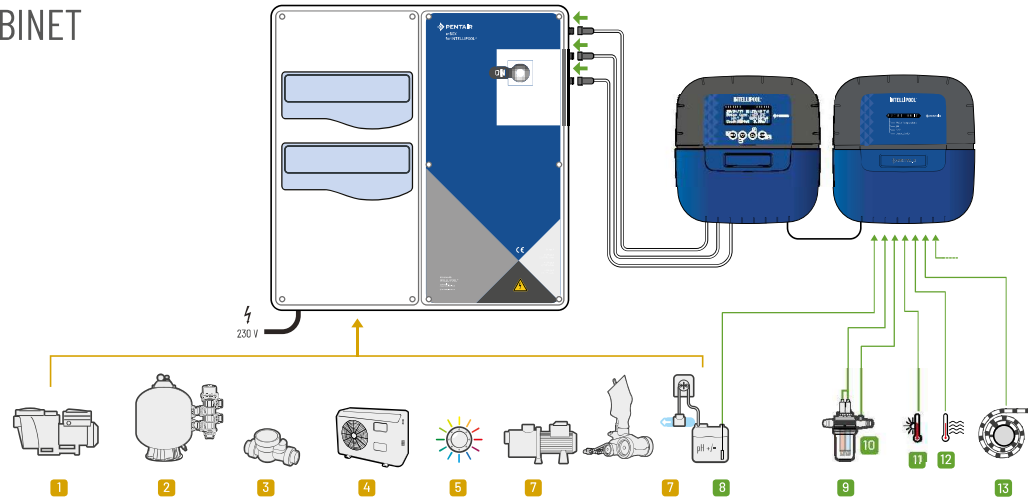

## COMPATIBLE ACCESSORIES

	 SOLEO®	 SPEEDED®	 Peristaltic dosing pump	 Probe Holder Kit	 ICHLOR/SC-75	 INTELLICHLOR®	 Speed FC	 4X Extension	 UltraTemp®-E	 Intelliflo® VSF & VSD2	 e-BOX
SOLEO®											
SPEEDED®											
MAESTRO®											
INTELLIPOOL®											

## COMPATIBILITY ACCORDING TO YOUR PUMP TYPE

SINGLE-SPEED PUMP		ALL VARIABLE SPEED PUMPS		PENTAIR INTELLIFLO® PUMP	
Automation		Automation		Automation	
 SOLEO®	 MAESTRO®	 SOLEO® VS (SOLEO® + SPEEDED®)	 MAESTRO® + Speed FC	 SOLEO® VS (SOLEO® + SPEEDED®)	 INTELLIPOOL®

## POWER CABINET

NEW  
2019

TRADEGRADE

The first power cabinet “Plug and Play” combined with intelligent control, available for the SOLEO® VS, MAESTRO® and INTELLIPOOL® and tailored to include all possible present and future connections.